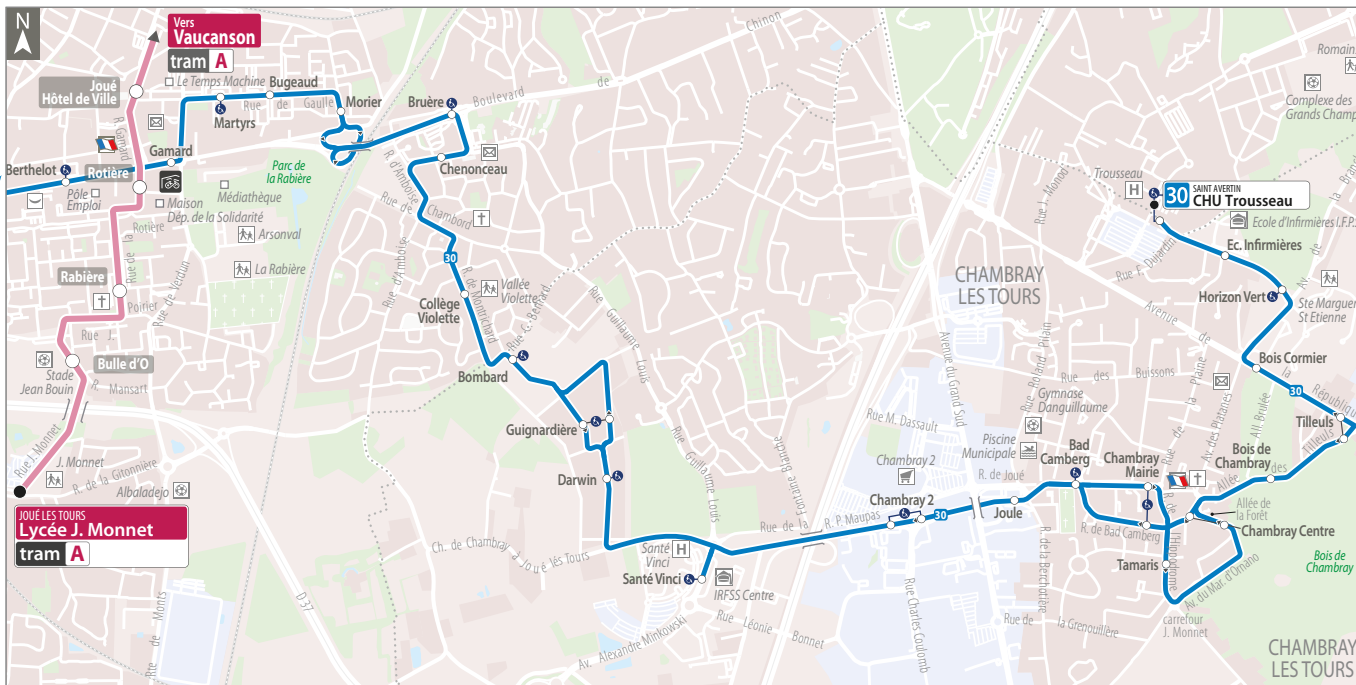

Fréquence de passages (en minutes)

Pour bien voyager

J'arrive quelques minutes en avance.

Je prépare ma monnaie avant de monter.

Je fais signe au conducteur.

Je monte par l'avant et je valide mon titre de transport.

J'avance vers le fond et je laisse l'accès aux personnes prioritaires aux emplacements prévus à cet effet.

J'appuie sur le bouton « arrêt demandé ».

i Les arrêts comportant le pictogramme sont accessibles dans les deux sens aux usagers en fauteuil roulant. Un service de substitution est ouvert à certaines personnes à mobilité réduite sur les arrêts en impossibilité technique avérée. Plus d'infos au 02.47.66.70.70 ou sur filbleu.fr dans la rubrique accessibilité.