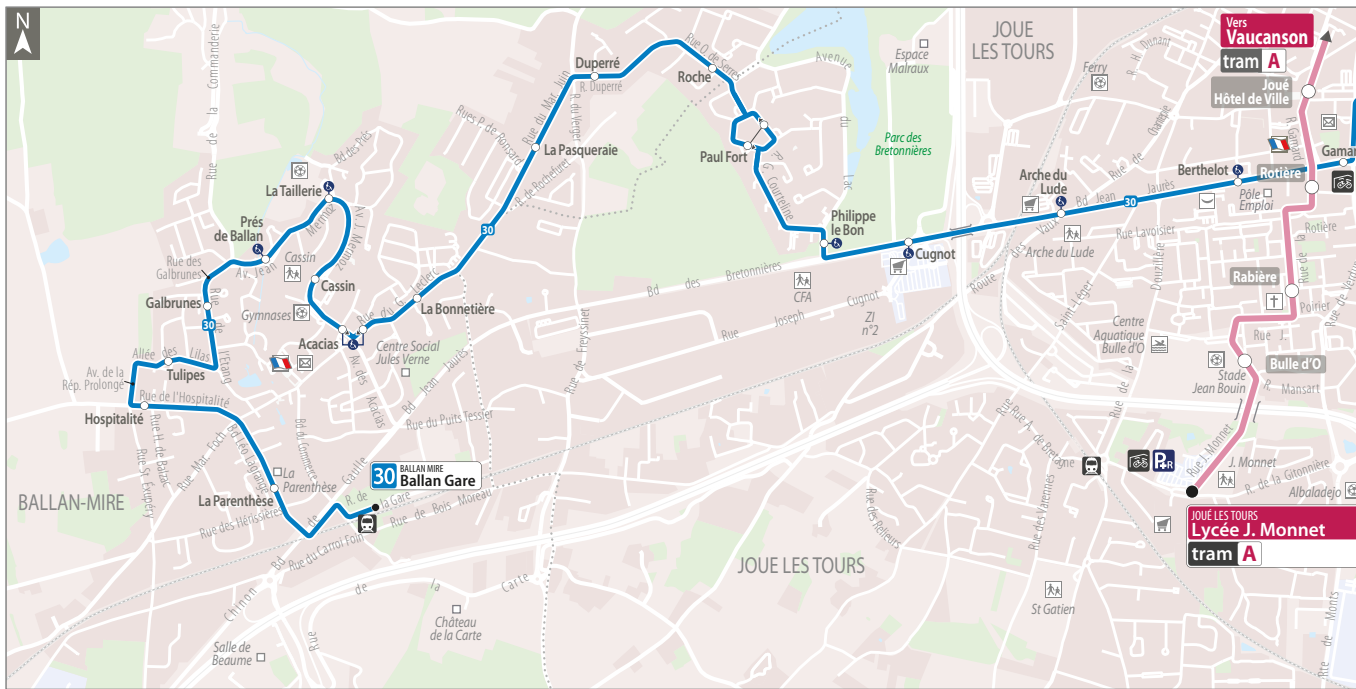

Filbleu.fr & appli Fil Bleu

Je recherche l'itinéraire adapté à mes besoins.

J'achète et effectue mes démarches en ligne.

Je consulte les infos de mon arrêt ou ma ligne en temps réel.

Je reçois une info trafic sur mes lignes favorites par notifications ou sms/mail.